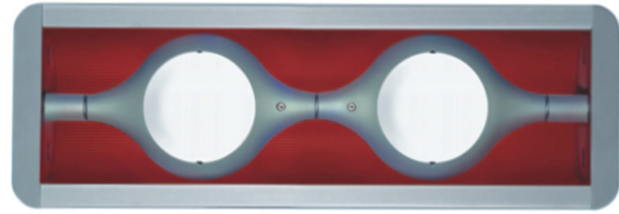

SPACE RECESSED

D96001

PROJECT	
TYPE	
NOTES	
QUANTITY	
DATE	

GENERAL

Series: Space
Brand: Milan
Division: Design
Mounting Type: Recessed
Mounting Location: Ceiling
Subcategory: Downlight

PHYSICAL

Shape: Rectangle
Length (mm): 445
Length (in): 17 1/2
Width (mm): 150
Width (in): 6
Height (mm): 89
Height (in): 3 1/2
Light Distribution: Direct
Weight (kg): 3.2
Weight (lbs): 7
Diffuser: Glass - Sold Separately
Fixture Finish: Metallic Gray
Fixture Material: Metal

ELECTRICAL

Number of Lamps: 2
Lamp Type: LED Retrofit
Lamp Shape: MR16
Bulb Included: Bulb Not Included
Total Output Wattage (W): 10
Max. Wattage Per Lamp (W): 5
Lamp Base: GU10

LED

OPTICAL

RATINGS AND CERTIFICATIONS

Certified By: CSA Certified to UL and CSA Standards
IP rating: IP20

150mm 6"