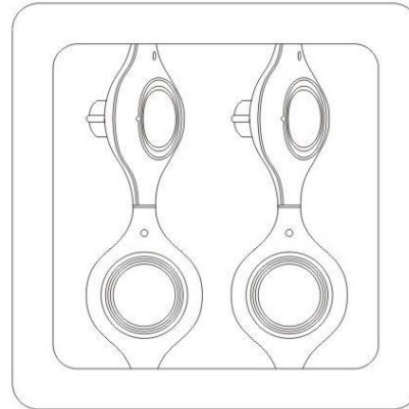

SPACE RECESSED

D96006

PROJECT	
TYPE	
NOTES	
QUANTITY	
DATE	

GENERAL

Series: Space
Brand: Milan
Division: Design
Mounting Type: Recessed
Mounting Location: Ceiling
Subcategory: Downlight

PHYSICAL

Shape: Square
Length (mm): 387
Length (in): 15 ¼
Width (mm): 387
Width (in): 15 ¼
Height (mm): 89
Height (in): 3 ½
Light Distribution: Direct
Weight (kg): 3.2
Weight (lbs): 7
Diffuser: Glass - Sold Separately
Fixture Finish: Metallic Gray
Fixture Material: Metal

ELECTRICAL

Number of Lamps: 4
Lamp Type: LED Retrofit
Lamp Shape: MR16
Bulb Included: Bulb Not Included
Total Output Wattage (W): 20
Max. Wattage Per Lamp (W): 5
Lamp Base: GU10
Housing: Non - IC rated remodel housing is for use in non - insulated areas or where insulation is at least 3
Input Voltage (V): 120

LED

OPTICAL

RATINGS AND CERTIFICATIONS

Certified By: CSA Certified to UL and CSA Standards
IP rating: IP20